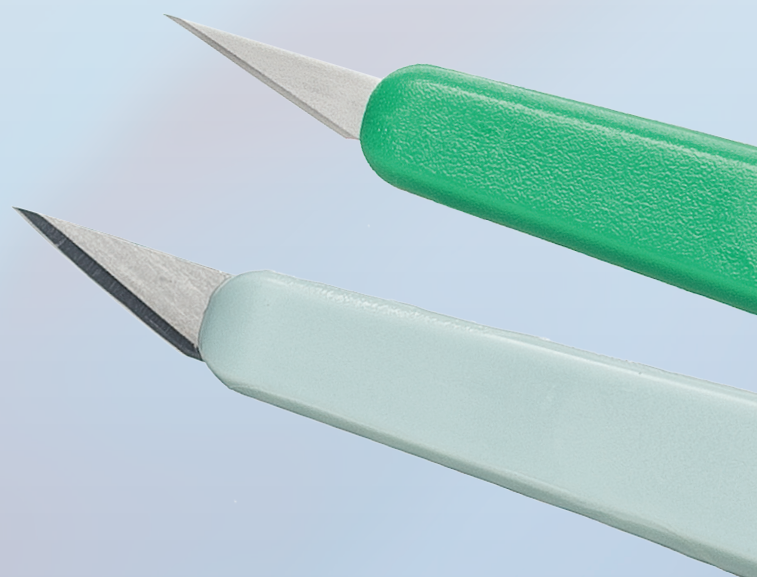

Sideport Knives

Sideport Knives are designed to create precise, consistent and fluid tight stab incisions.

373712

Qty: 10/Bx
Brand: Beaver®

Description	SKU #
1 mm Sideport Knife, Angled	373710
1.2 mm Sideport Knife, Angled	373712

EdgeAhead Sideport and MVR

585232

376620

376630

Qty: Various/Bx
Brand: Beaver®

Description	SKU #
0.6 mm Stiletto, 5/Bx	585232
0.6 mm MVR, Straight, 5/Bx	585231
1.1 mm MVR, Straight, 5/Bx	585240
1.15 mm MVR, 20G, Straight, 10/Bx	376630
1.15 mm Sideport MVR, Angled, 10/Bx	376620

Micro-Sharp® Blades

Micro-Sharp Blades are manufactured using a proprietary grindless technology. Each blade is color coded for identification.

377511

377513

377515

377522

377530

Qty: 6/Bx
Brand: Beaver®

Description	SKU #
1.5 mm, 15 Degrees, Orange	377511
3 mm, 15 Degrees, Blue	377513
5 mm, 15 Degrees, Green	377515
4 mm, 22.5 Degrees, Light blue	377522
3.5 mm, 30 Degrees, Black	377530