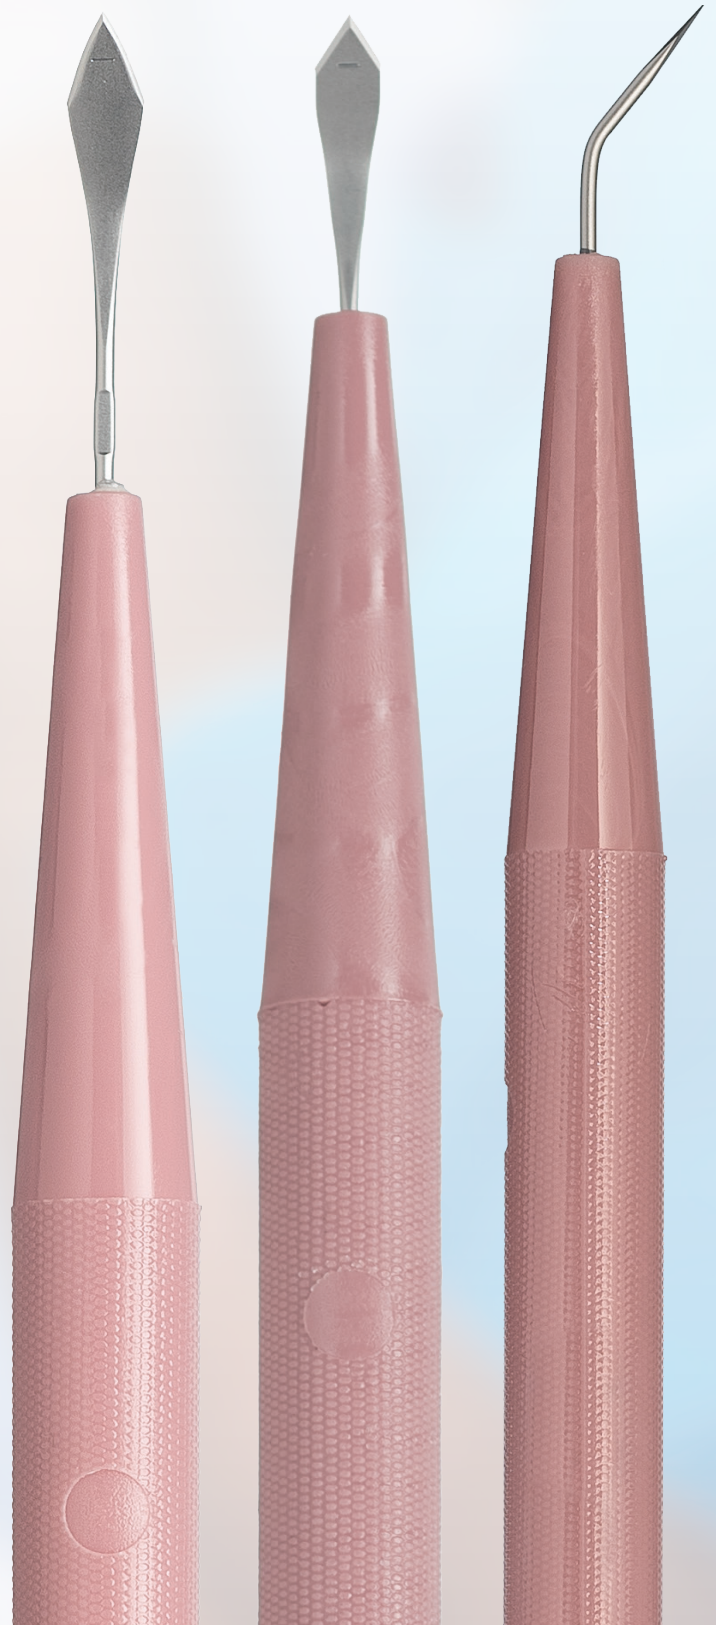

Slit Knives

Slit Knives are available in a wide range of sizes designed for smooth penetration and accurate incision width.

373727

Single Bevel

Qty: 10/Bx
Brand: Beaver®

Description	SKU #
1.8 mm Slit, 45 Degrees, Single bevel up	373718
2.2 mm Slit, 45 Degrees, Single bevel up	373722
2.4 mm Slit, 45 Degrees, Single bevel up	373724
2.5 mm Slit, 45 Degrees, Single bevel up	373725
2.6 mm Slit, 45 Degrees, Single bevel up	373726
2.75 mm Slit, 45 Degrees, Single bevel up	373727
2.8 mm Slit, Straight, Matte	373328
2.8 mm Slit, 45 Degrees, Single bevel up	373728
3 mm Slit, Straight, Matte	373330
3 mm Slit, 45 Degrees, Single bevel up	373730
3.2 mm Slit, Straight, Matte	373332
3.2 mm Slit, 45 Degrees, Single bevel up	373732

370824

Double Bevel

Qty: 10/Bx
Brand: Beaver®

Description	SKU #
2 mm Slit, 45 Degrees, Double bevel up	370820
2.2 mm Slit, 45 Degrees, Double bevel up	370822
2.4 mm Slit, 45 Degrees, Double bevel up	370824
2.5 mm Slit, 45 Degrees, Double bevel up	370825
2.65 mm Slit, 45 Degrees, Double bevel up	370826
2.75 mm Slit, 45 Degrees, Double bevel up	370827
2.8 mm Slit, 45 Degrees, Double bevel up	370828
3 mm Slit, 45 Degrees, Double bevel up	370830