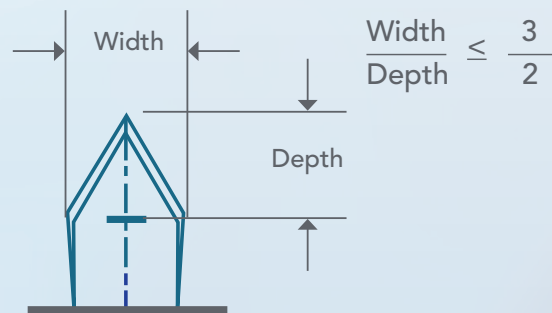

Beaver[®]
Knives and Blades

Unprecedented Sharpness and a 15-50% Less Insertion Force That Beats the Competition*

BVI TIP: +

Did you know Beaver knives have a depth indicator? The depth indicator represents the tunnel length.

Knife Insertion Force Into Porcine Cornea

Knife Sizes	Reference Line From Tip
1.8 mm and 2 mm	1.75 mm
> 2 mm	2 mm

* Comparison testing performed on leading manufacturers' ophthalmologic slit knife, results available on file at BVI, average values shown.