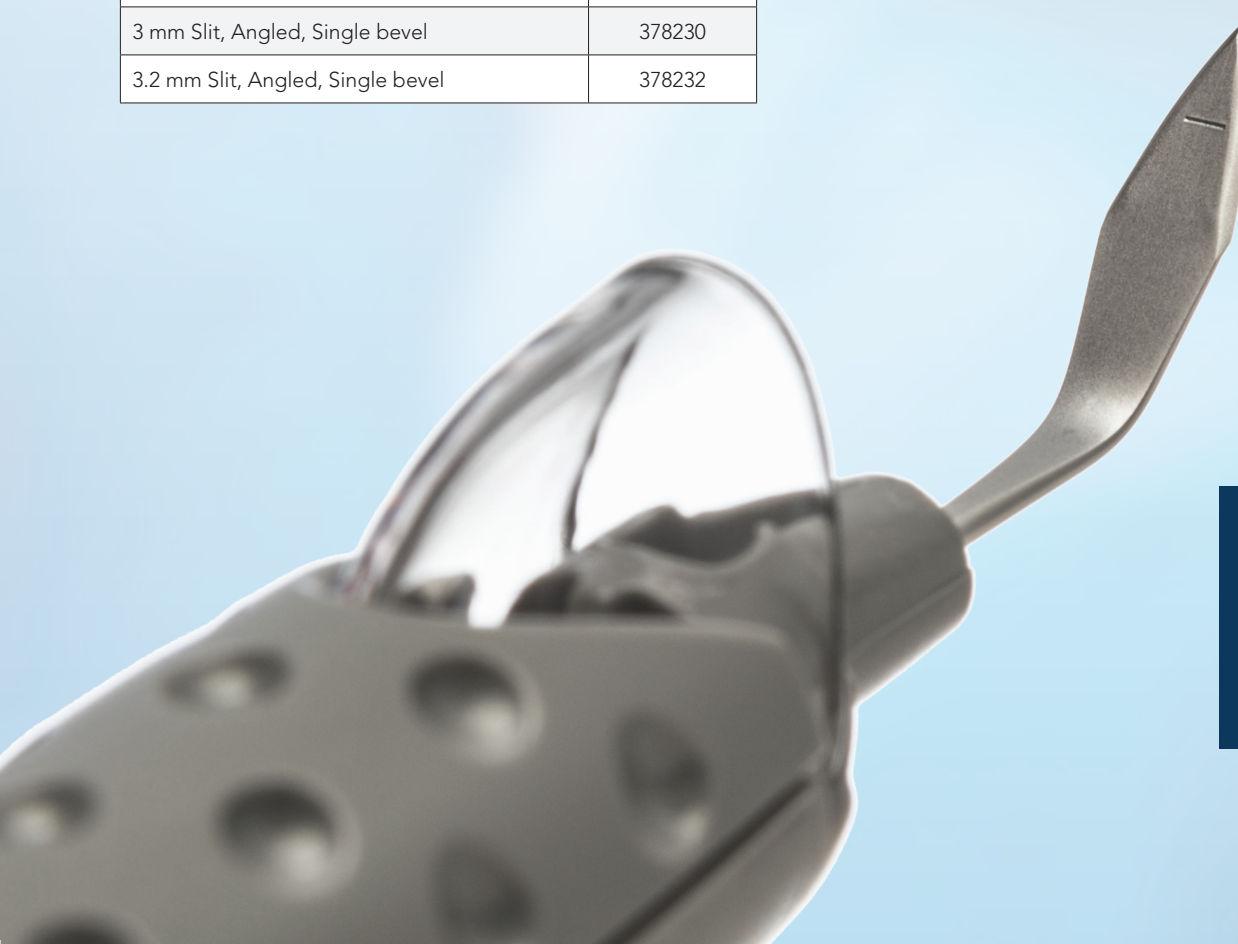

Cataract Knives Portfolio

Safety Slit Knives

Safety Slit Knives are available in a wide range of sizes designed for smooth penetration and accurate incision width.

378224

Single Bevel

Qty: 10/Bx
Brand: Beaver®

Description	SKU #
1.4 mm Slit, Angled, Single bevel	378214
1.5 mm Slit, Angled, Single bevel	378215
1.7 mm Slit, Angled, Single bevel	378217
1.8 mm Slit, Angled, Single bevel	378218
2 mm Slit, Angled, Single bevel	378220
2.2 mm Slit, Angled, Single bevel	378222
2.4 mm Slit, Angled, Single bevel	378224
2.5 mm Slit, Angled, Single bevel	370145
2.6 mm Slit, Angled, Single bevel	370146
2.75 mm Slit, Angled, Single bevel	378227
2.8 mm Slit, Angled, Single bevel	378228
3 mm Slit, Angled, Single bevel	378230
3.2 mm Slit, Angled, Single bevel	378232

378824

Double Bevel

Qty: 10/Bx
Brand: Beaver®

Description	SKU #
2.2 mm Slit, Angled, Double bevel	378822
2.4 mm Slit, Angled, Double bevel	378824
2.5 mm Slit, Angled, Double bevel	378825
2.65 mm Slit, Angled, Double bevel	378826
2.75 mm Slit, Angled, Double bevel	378827
2.8 mm Slit, Angled, Double bevel	378828
2.85 mm Slit, Angled, Double bevel	378829
3 mm Slit, Angled, Double bevel	378830
3.2 mm Slit, Angled, Double bevel	378832

BVI TIP:

Did you know you can
Blue on the blade to h
incision location**