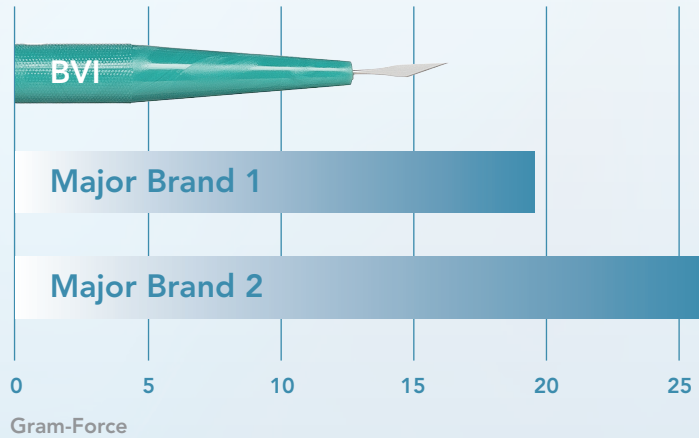

Beaver[®]
Knives and Blades

Unprecedented Sharpness and a 15-50% Less Insertion Force That Beats the Competition*

BVI TIP: +

Did you know Beaver knives have a depth indicator? The depth indicator represents the tunnel length.

Knife Insertion Force Into Porcine Cornea

Knife Sizes	Reference Line From Tip
1.8 mm and 2 mm	1.75 mm
> 2 mm	2 mm

* Comparison testing performed on leading manufacturers' ophthalmologic slit knife, results available on file at BVI, average values shown.