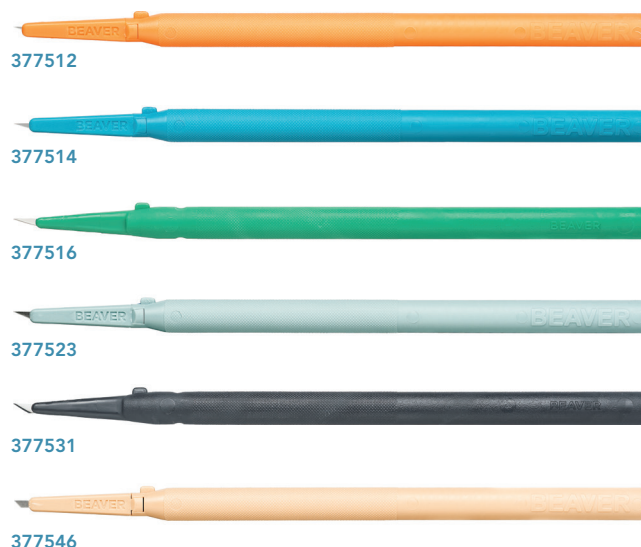

Description	SKU #
1.5 mm, 15 Degrees, Orange	377511
3 mm, 15 Degrees, Blue	377513
5 mm, 15 Degrees, Green	377515
4 mm, 22.5 Degrees, Light blue	377522
3.5 mm, 30 Degrees, Black	377530

Cataract Knives Portfolio

Optimum Knives

Optimum Knives are color coded for identification. Offered in a wide range of sizes.

Qty: 10/Bx
Brand: Beaver®

Description	SKU #
30 Degrees, 15 Degree bend left	374890
15 Degrees, Straight, Green	374891
22.5 Degrees, Straight, Slate blue	374892
30 Degrees, Straight, Black	374893
45 Degrees, Straight, Tan	374894

Micro-Unitome Knives

Micro-Unitome Knives are manufactured using a proprietary grindless technology to support a more consistent sharpness. Each knife is color coded for identification.

Qty: 10/Bx
Brand: Beaver®

Description	SKU #
1.5 mm, 15 Degrees, Orange	377512
3 mm, 15 Degrees, Blue	377514
5 mm, 15 Degrees, Green	377516
4 mm, 22.5 Degrees, Light blue	377523
3.5 mm, 30 Degrees, Black	377531
3 mm, 45 Degrees, Tan	377546