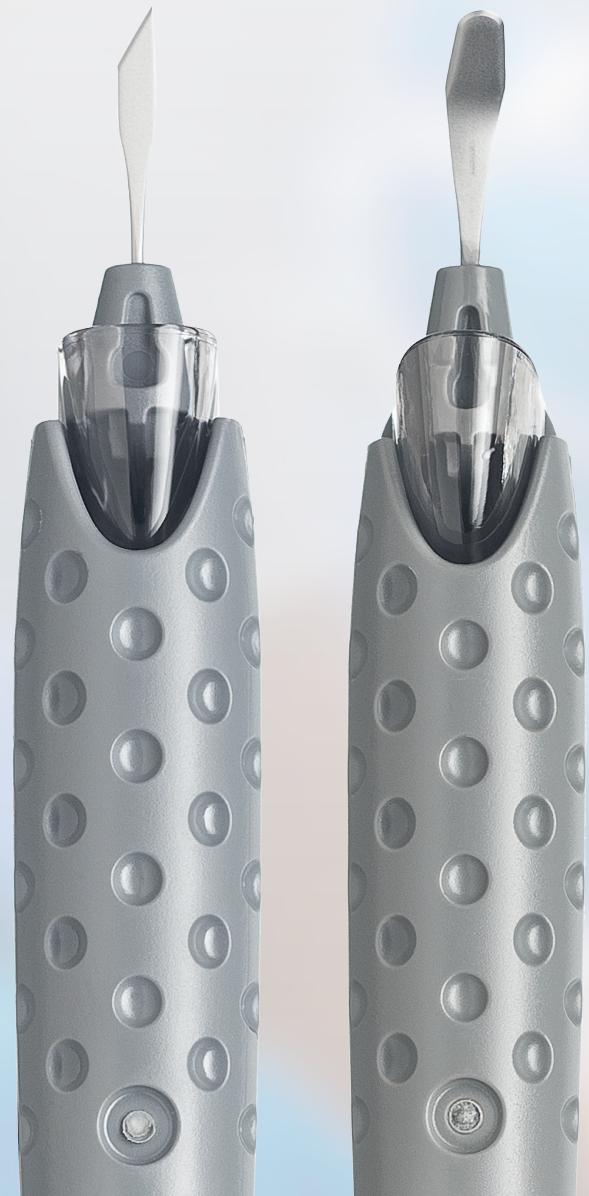

Safety Crescent Knives

Safety Crescent Knives are angled 55 degrees with the bevel up, designed for optimal tunnel architecture.

378234

Qty: 10/Bx
Brand: Beaver®

Description	SKU #
2.5 mm Crescent, 55 Degrees, Bevel up	378234

Optimum Safety Sideport Knives

Safety Sideport Knives are designed for stab incisions.

378235

Qty: 10/Bx
Brand: Beaver®

Description	SKU #
15 Degree Sideport, Straight	378235
22.5 Degree Sideport, Straight	378236
30 Degree Sideport, Straight	378237
45 Degree Sideport, Straight	378238

Kojo Safety Slit Knives

Kojo Safety Slit Knives are slit blades with an arcuate shape. The heights of the arc in each case are 0.55 mm (2.5 mm) and 0.7 mm (3.2 mm).

373025

Qty: 10/Bx
Brand: Beaver®

Description	SKU #
2.5 mm Kojo Slit, 45 Degrees	373025
3.2 mm Kojo Slit, 45 Degrees	373032